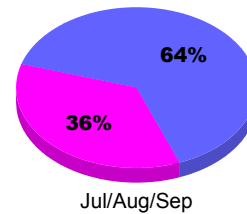

Gender Comparison 2011-2012

Legend: Male (Blue), Female (Magenta)